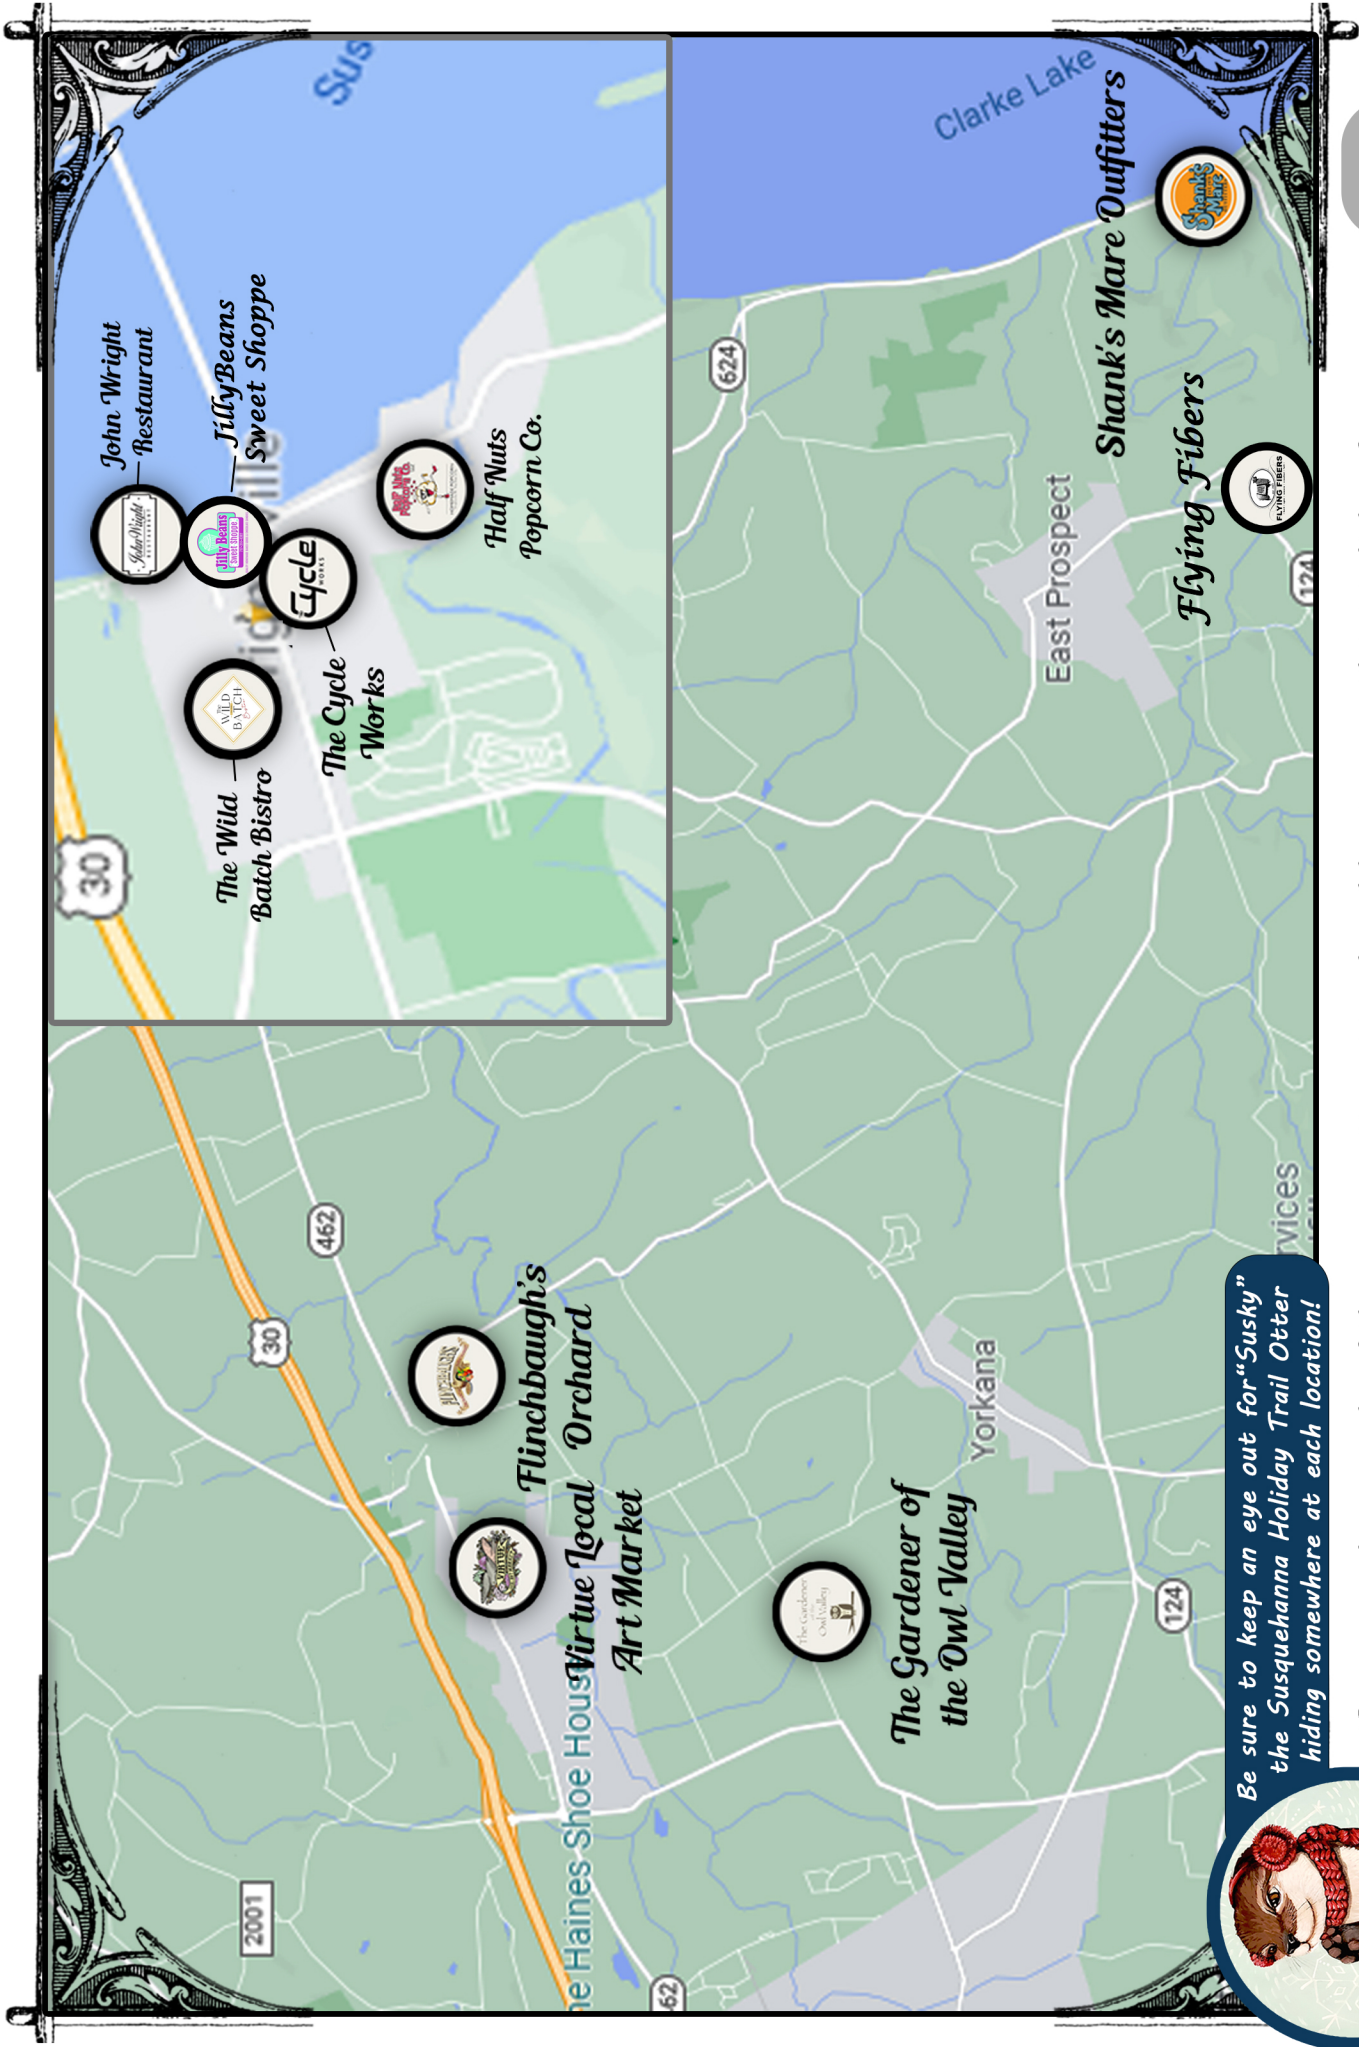

**Contact information for entry**

Name: \_\_\_\_\_

Addr: \_\_\_\_\_

Ph: \_\_\_\_\_ - \_\_\_\_\_ - \_\_\_\_\_

Email: \_\_\_\_\_

Gift basket winners will be chosen December 17, 2023.  
Must be 18 years of age or older to participate.  
One passport per household.

Use this guide to explore local businesses participating in this year's Susquehanna Holiday Trail

*Be sure to keep an eye out for "Susky" the Susquehanna Holiday Trail Otter hiding somewhere at each location!*

Come explore each of the ten participating local businesses this Holiday Season for a chance to win one of three gift baskets valued at over \$500 each! Collect one stamp from each business. Once all stamps have been collected, submit your passpost at one of the participating businesses to be entered to win.

Scan for business hours